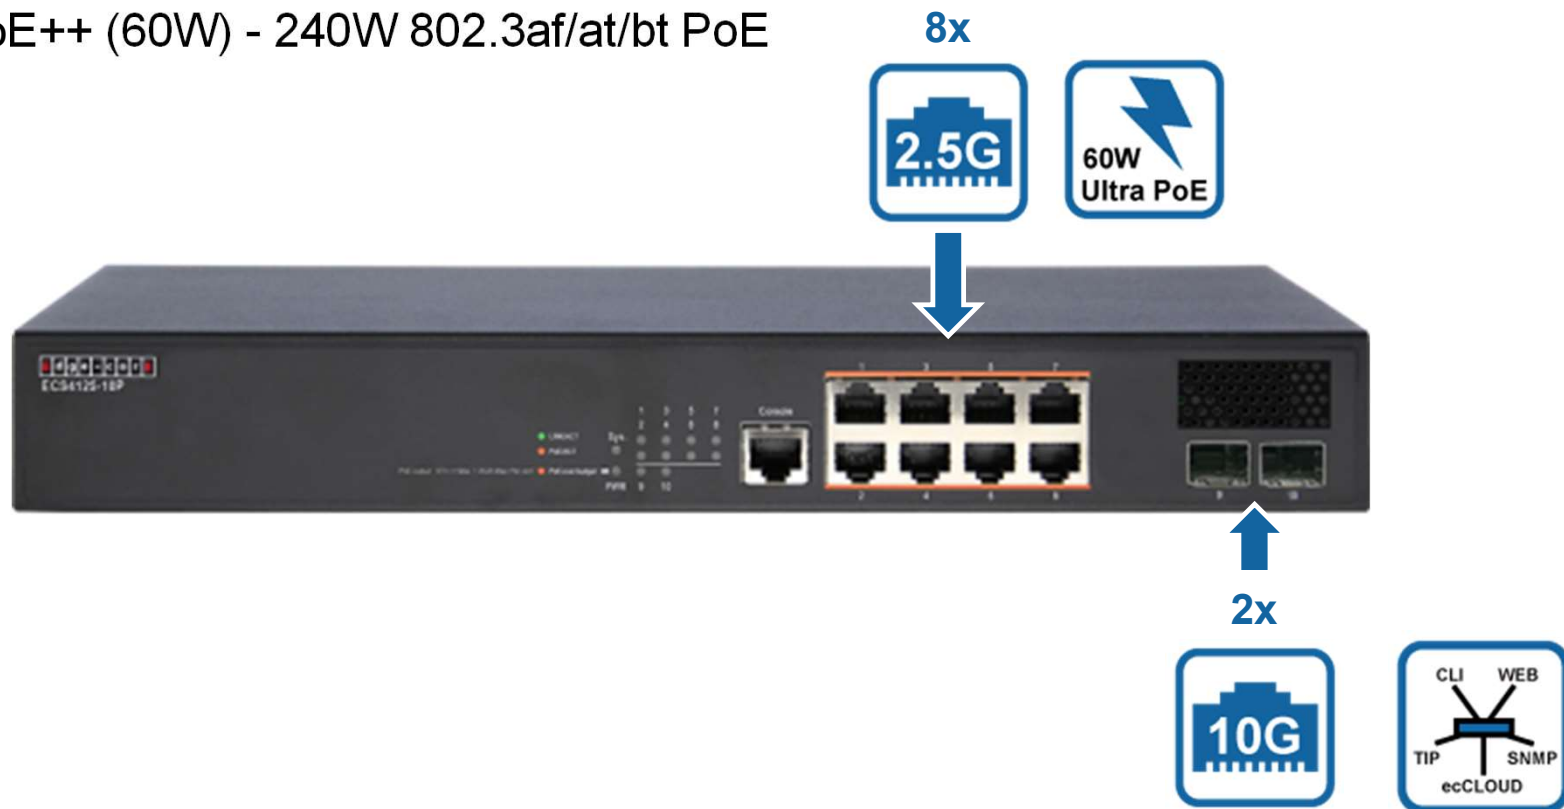

Edge-Core Reference **Demänová Rezort**

Přes 100 přístupových switchů

Edge-Core best seller pro CCTV aplikace

- ECS2100 – Web Smart Pro switche
 - Full management (CLI, SSH, TELNET, Web Smart Pro)
 - Routing
 - IPv6
 - PoE výkon až 740W
 - SFP uplinky
 - Od 8 do 52 portů
 - Fanless design (ECS2100-10T/P/PE/28T)
 - ecCLOUD

Snímek 2

DM1

David Matula; 03.04.2023

Edge-Core WiFi 6 ready

- **ECS4125-10P** – Ideální switch pro WiFi 6 přístupové body
- Podpora PoE++ (60W) - 240W 802.3af/at/bt PoE
- 2x SFP+
- ecCloud

Edge-Core 10G switche pro náročné

Nová řada switchů ECS4150

- 4x SFP+ (48port 6x 25G SFP28)
- Dying Gasp
- IPv6 & Multicast features
- Multi-chassis Link Aggregation
- Surge protection 6kV(RJ45), 4kV(Power)
- ecCLOUD support

740W
PoE

8x
90W

ecCLOUD

- 50 zařízení zdarma
- Logy
- Notifikace
- Provisioning
- Multisite
- LinqPath
- Privátní EC Cloud
- Captive portál
 - WiFi
 - Editor

The screenshot displays the ecCLOUD dashboard interface. On the left is a 'CLOUD MENU' sidebar with options: 'Choose a Site...', 'Dashboard', 'Devices', 'Activity', 'Manage' (with sub-items: 'Site management', 'User management', 'AuthPort', 'Notifications'). The main content area is divided into three sections: 'SYSTEM STATUS' with two circular gauges (34 Total Sites, 9 Total Devices) and a list of 'ACTIVITY' events (Device deleted, Channel Changed, Change Config, Device renamed, Device moved, Device moved). On the right is a 'STATUS MAP' showing a map of France with markers for London and Paris.