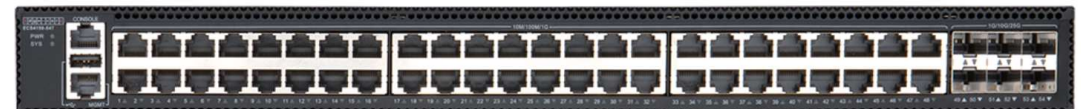

Edge-Core Reference **Demänová Rezort**

Přes 100 přístupových switchů

Edge-Core best seller pro CCTV aplikace

- ECS2100 – Web Smart Pro switche
 - Full management (CLI, SSH, TELNET, Web Smart Pro)
 - Routing
 - IPv6
 - PoE výkon až 740W
 - SFP uplinky
 - Od 8 do 52 portů
 - Fanless design (ECS2100-10T/P/PE/28T)
 - ecCLOUD

Snímek 2

DM1

David Matula; 03.04.2023

Edge-Core WiFi 6 ready

- **ECS4125-10P** – Ideální switch pro WiFi 6 přístupové body
- Podpora PoE++ (60W) - 240W 802.3af/at/bt PoE
- 2x SFP+
- ecCloud

Edge-Core 10G switche pro náročné

Nová řada switchů ECS4150

- 4x SFP+ (48port 6x 25G SFP28)
- Dying Gasp
- IPv6 & Multicast features
- Multi-chassis Link Aggregation
- Surge protection 6kV(RJ45), 4kV(Power)
- ecCLOUD support

740W
PoE

8x
90W

ecCLOUD

- 50 zařízení zdarma
- Logy
- Notifikace
- Provisioning
- Multisite
- LinqPath
- Privátní EC Cloud
- Captive portál
 - WiFi
 - Editor

The screenshot displays the ecCLOUD dashboard interface. On the left is a 'CLOUD MENU' sidebar with options: 'Choose a Site...', 'Dashboard', 'Devices', 'Activity', 'Manage' (with sub-items: 'Site management', 'User management', 'AuthPort', 'Notifications'). The main content area is divided into three sections: 'SYSTEM STATUS' with two circular gauges (34 Total Sites, 9 Total Devices) and a list of 'ACTIVITY' events (Device deleted, Channel Changed, Change Config, Device renamed, Device moved, Device moved). On the right is a 'STATUS MAP' showing a map of France with markers for London and Paris.