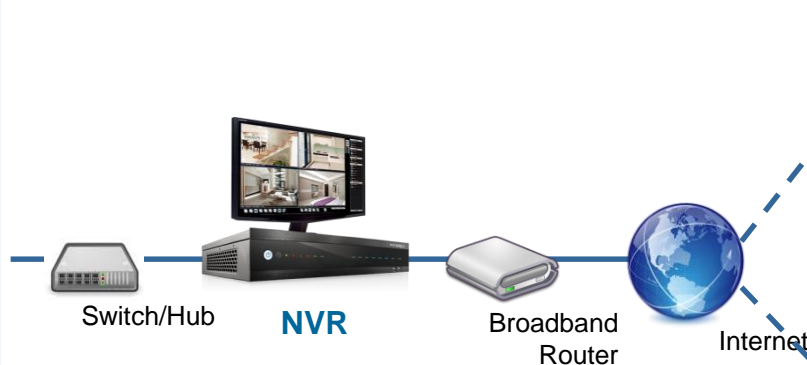

Video pop-up

The screenshot displays the MEGA NVR web interface. At the top, the title bar reads "MEGA NVR" and "Admin". The main area is divided into several sections:

- Left Sidebar:** Contains system status (temperature 47°C, battery 76%), "LIVE" and "Playback" buttons, and a camera list with three entries: "01. Cam-192.168.205.167", "02. Cam-192.168.205.221", and "03. Cam-192.168.206.16".
- Top Row:** Two video feeds. The left one shows an office interior with a person's head visible, labeled "Cam-192.168.205.167 2013-09-25 14:04:45". The right one shows a close-up of a white device, labeled "Cam-192.168.205.221 2013-09-25 14:04:45".
- Bottom Row:** A large video feed of a cityscape, labeled "Cam-192.168.206.16 2013-09-25".
- Pop-up Window:** A "Focus Channel" window is overlaid on the cityscape feed, showing a zoomed-in view of the same scene, labeled "Cam-192.168.206.16 2013-09-25 14:04:45".
- Bottom Left:** A log of events, including "Motion" and "Motion Detecti..." for various cameras.

Domáci video dohled

Imaging

Local Storage & Control

Remote Access

LAN

WAN

Video dohled pro kanceláře ...

Imaging