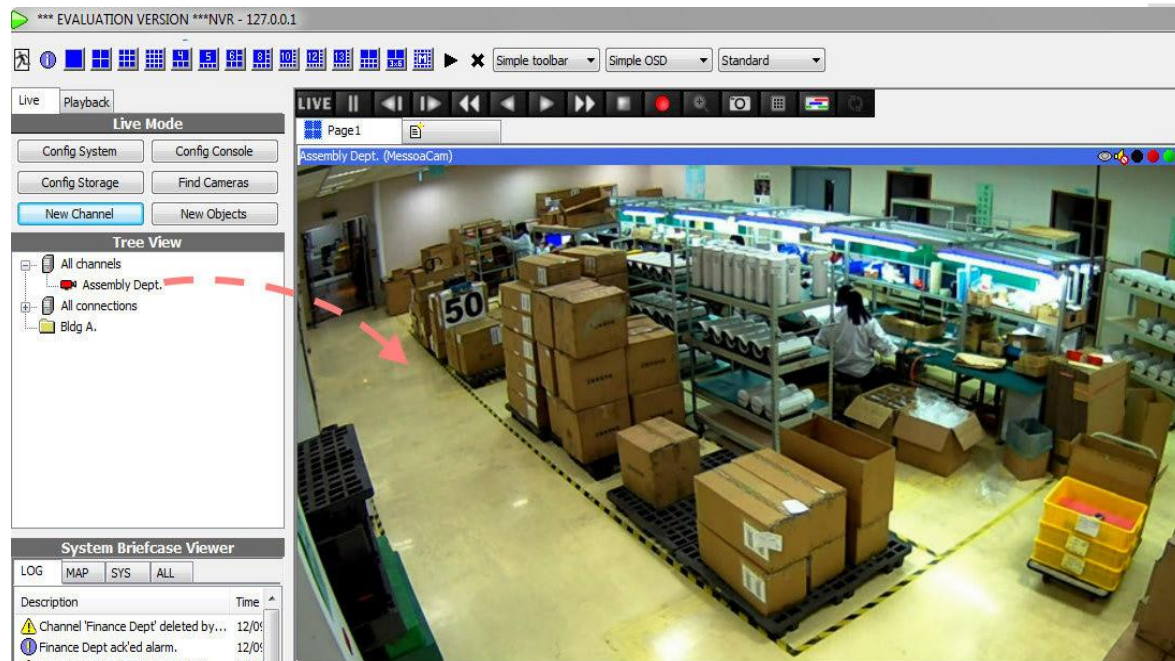

Záznam a sw vybavení

Ivo Šťastný

Partnerský program Messoa

14.10.2014

Video management Messoa

VMS 100 / VMS200

VMS 100

- Až 64 kanálů
- Až 6 monitorů
- On-screen PTZ
- 256 kamer/monitor
- Internet Explorer IE9 – všechny funkce
- 3GPP mobil video streaming
- grafický diagram aktivity -----
- E-map manager
- multi-level, multi-user
- Playback 16 kanálů simultánně

VMS 200

- Až 32 kanálů
- Až 4 klienti
- On-screen PTZ, e-PTZ
- Internet Explorer IE9, IE10 – všechny funkce
- Počet klientů – 4
- Záznam – trvalý, ručně, plán, událost
- Událost – záznam, PTZ preset, live, audio, dig. Out, SMS, e-mail
- Playback 16 kanálů simultánně
- Diagnostika CPU, chlazení
- Export alarmů do Excel tab.
- ČEŠTINA

Video pop-up

The screenshot displays the MEGA NVR web interface. At the top, the title bar reads "MEGA NVR" and "Admin". The main area is divided into several sections:

- Left Sidebar:** Contains system status (temperature 47°C, battery 76%), "LIVE" and "Playback" buttons, and a camera list with three entries: "01. Cam-192.168.205.167", "02. Cam-192.168.205.221", and "03. Cam-192.168.206.16".
- Top Row:** Two video feeds. The left one shows an office interior with a person's head visible, labeled "Cam-192.168.205.167 2013-09-25 14:04:45". The right one shows a close-up of a white device, labeled "Cam-192.168.205.221 2013-09-25 14:04:45".
- Bottom Row:** A large video feed of a cityscape, labeled "Cam-192.168.206.16 2013-09-25".
- Pop-up Window:** A "Focus Channel" window is overlaid on the cityscape feed, showing a zoomed-in view of the same scene, labeled "Cam-192.168.206.16 2013-09-25 14:04:45".
- Bottom Left:** A log of events, including "Motion" and "Motion Detecti..." for various cameras.

Domáci video dohled

Imaging

Local Storage & Control

Remote Access

LAN

WAN

Video dohled pro kanceláře ...

Imaging