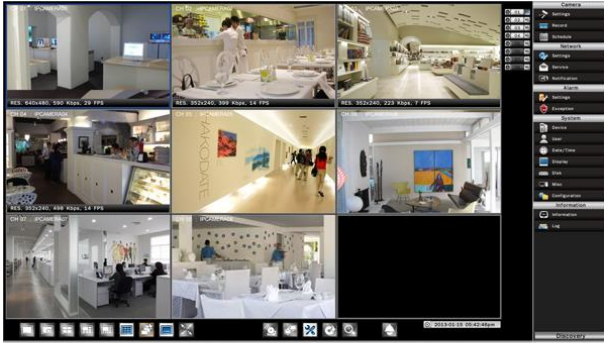

Domáci video dohled

Imaging

Local Storage & Control

Remote Access

LAN

WAN

Video dohled pro kanceláře ...

Imaging

Local Storage & Control

Remote Access

NDR720 + NCB750+ NCR770+NCC800
Total: 8 cameras

LAN

WAN

Aplikace – 4/8

Restaurant

- Pub, Café
- Restaurant chain

Bank / ATM

- Bank Mini-branch
- ATM transaction

Retail Shop

- Transaction
- Store security

Small Office

- SOHO
- Office branches

Residence

- Elder, children care