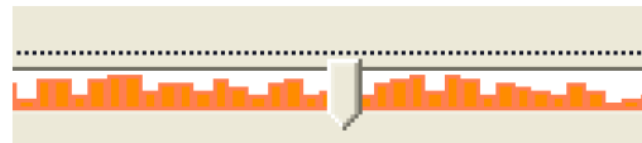

Záznam a sw vybavení

Ivo Šťastný

Partnerský program Messoa

14.10.2014

Video management Messoa

VMS 100 / VMS200

VMS 100

- Až 64 kanálů
- Až 6 monitorů
- On-screen PTZ
- 256 kamer/monitor
- Internet Explorer IE9 – všechny funkce
- 3GPP mobil video streaming
- grafický diagram aktivity -----
- E-map manager
- multi-level, multi-user
- Playback 16 kanálů simultánně

Video pop-up

The screenshot displays the MEGA NVR web interface. At the top, the title bar reads "MEGA NVR" and "Admin". The main area is divided into several sections:

- Left Sidebar:** Contains system status (temperature 47°C, battery 76%), "LIVE" and "Playback" buttons, and a camera list with three entries: "01. Cam-192.168.205.167", "02. Cam-192.168.205.221", and "03. Cam-192.168.206.16".
- Top Row:** Two video feeds. The left one shows an office interior with a person's head visible, labeled "Cam-192.168.205.167 2013-09-25 14:04:45". The right one shows a close-up of a white device, labeled "Cam-192.168.205.221 2013-09-25 14:04:45".
- Bottom Row:** A large video feed of a cityscape, labeled "Cam-192.168.206.16 2013-09-25".
- Pop-up Window:** A "Focus Channel" window is overlaid on the cityscape feed, showing a zoomed-in view of the same scene, labeled "Cam-192.168.206.16 2013-09-25 14:04:45".
- Bottom Left:** A log of events, including "Motion" and "Motion Detecti..." for various cameras.