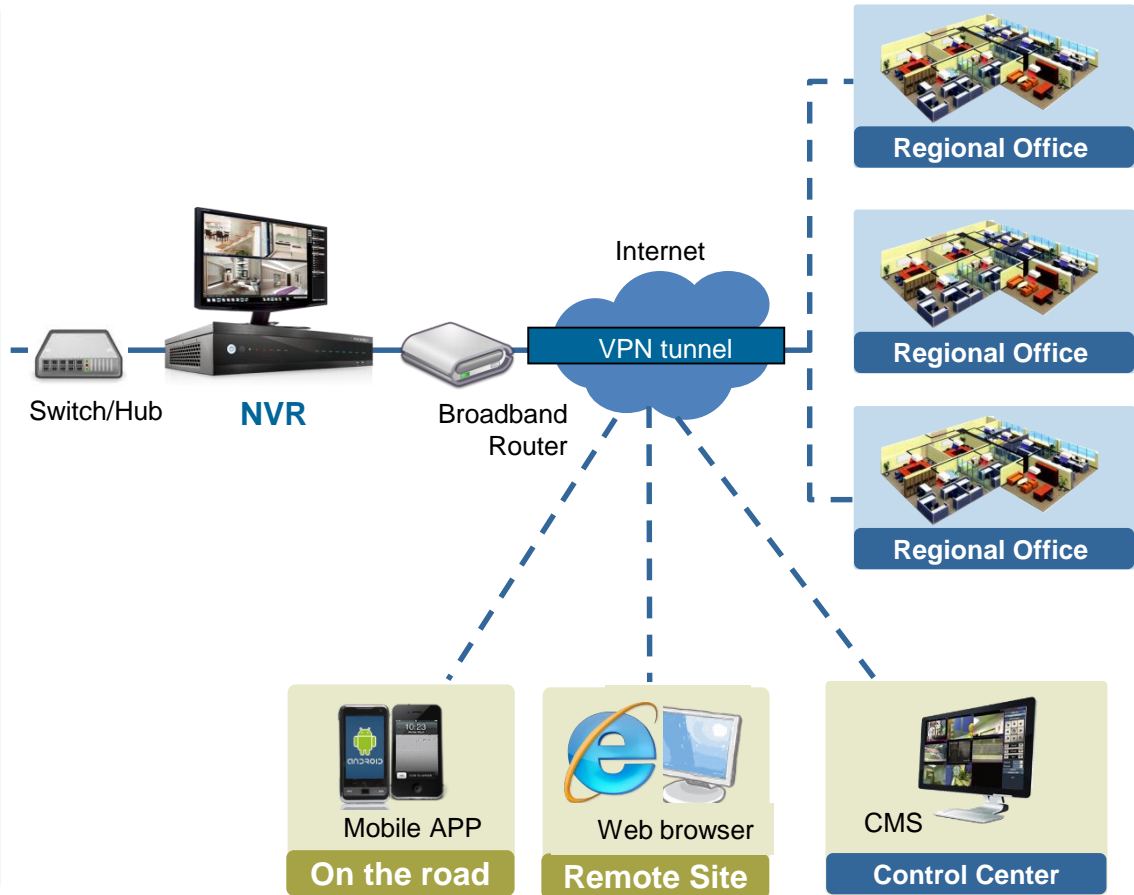

Video pop-up

The screenshot displays the MEGA NVR web interface. At the top, the title bar reads "MEGA NVR" and "Admin". The main area is divided into several sections:

- Left Sidebar:** Contains system status (temperature 47°C, battery 76%), "LIVE" and "Playback" buttons, and a camera list with three entries: "01. Cam-192.168.205.167", "02. Cam-192.168.205.221", and "03. Cam-192.168.206.16".
- Top Row:** Two video feeds. The left one shows an office interior with a person's head visible, labeled "Cam-192.168.205.167 2013-09-25 14:04:45". The right one shows a close-up of a white device, labeled "Cam-192.168.205.221 2013-09-25 14:04:45".
- Bottom Row:** A large video feed of a cityscape, labeled "Cam-192.168.206.16 2013-09-25".
- Pop-up Window:** A "Focus Channel" window is overlaid on the cityscape feed, showing a zoomed-in view of the same scene, labeled "Cam-192.168.206.16 2013-09-25 14:04:45".
- Bottom Left:** A log of events, including "Motion" and "Motion Detecti..." for various cameras.

Domáci video dohled

Imaging

Local Storage & Control

Remote Access

LAN

WAN

Video dohled pro kanceláře ...

Imaging

Local Storage & Control

Remote Access

NDR720 + NCB750+ NCR770+NCC800
Total: 8 cameras

LAN

WAN

Aplikace – 4/8

Restaurant

- Pub, Café
- Restaurant chain

Bank / ATM

- Bank Mini-branch
- ATM transaction

Retail Shop

- Transaction
- Store security

Small Office

- SOHO
- Office branches

Residence

- Elder, children care