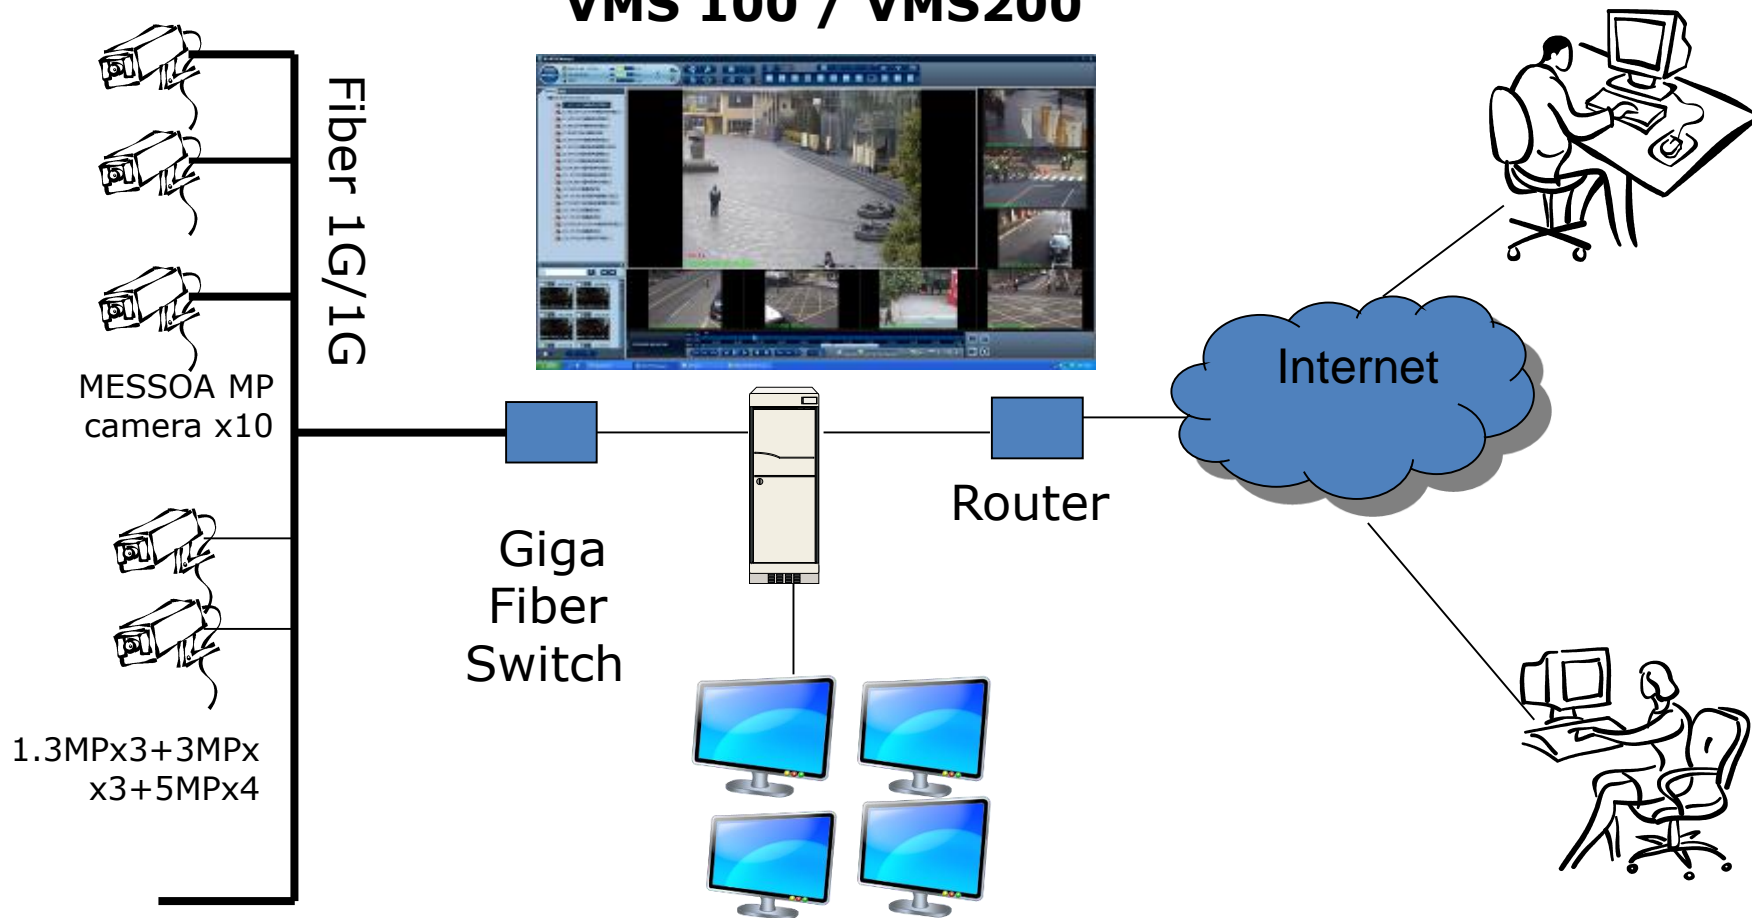

Záznam a sw vybavení

Ivo Šťastný

Partnerský program Messoa

14.10.2014

Video management Messoa

VMS 100 / VMS200

VMS 100

- Až 64 kanálů
- Až 6 monitorů
- On-screen PTZ
- 256 kamer/monitor
- Internet Explorer IE9 – všechny funkce
- 3GPP mobil video streaming
- grafický diagram aktivity -----
- E-map manager
- multi-level, multi-user
- Playback 16 kanálů simultánně

VMS 200

- Až 32 kanálů
- Až 4 klienti
- On-screen PTZ, e-PTZ
- Internet Explorer IE9, IE10 – všechny funkce
- Počet klientů – 4
- Záznam – trvalý, ručně, plán, událost
- Událost – záznam, PTZ preset, live, audio, dig. Out, SMS, e-mail
- Playback 16 kanálů simultánně
- Diagnostika CPU, chlazení
- Export alarmů do Excel tab.
- ČEŠTINA

Video pop-up

The screenshot displays the MEGA NVR web interface. At the top, the title bar reads "MEGA NVR" and "Admin". The main area is divided into several sections:

- Left Sidebar:** Contains system status (temperature 47°C, battery 76%), "LIVE" and "Playback" buttons, and a camera list with three entries: "01. Cam-192.168.205.167", "02. Cam-192.168.205.221", and "03. Cam-192.168.206.16".
- Top Row:** Two video feeds. The left one shows an office interior with a person's head visible, labeled "Cam-192.168.205.167 2013-09-25 14:04:45". The right one shows a close-up of a white device, labeled "Cam-192.168.205.221 2013-09-25 14:04:45".
- Bottom Row:** A large video feed of a cityscape, labeled "Cam-192.168.206.16 2013-09-25".
- Pop-up Window:** A "Focus Channel" window is overlaid on the cityscape feed, showing a zoomed-in view of the same scene, labeled "Cam-192.168.206.16 2013-09-25 14:04:45".
- Bottom Left:** A log of events, including "Motion" and "Motion Detecti..." for various cameras.

Domáci video dohled

Imaging

Local Storage & Control

Remote Access

LAN

WAN

Video dohled pro kanceláře ...

Imaging