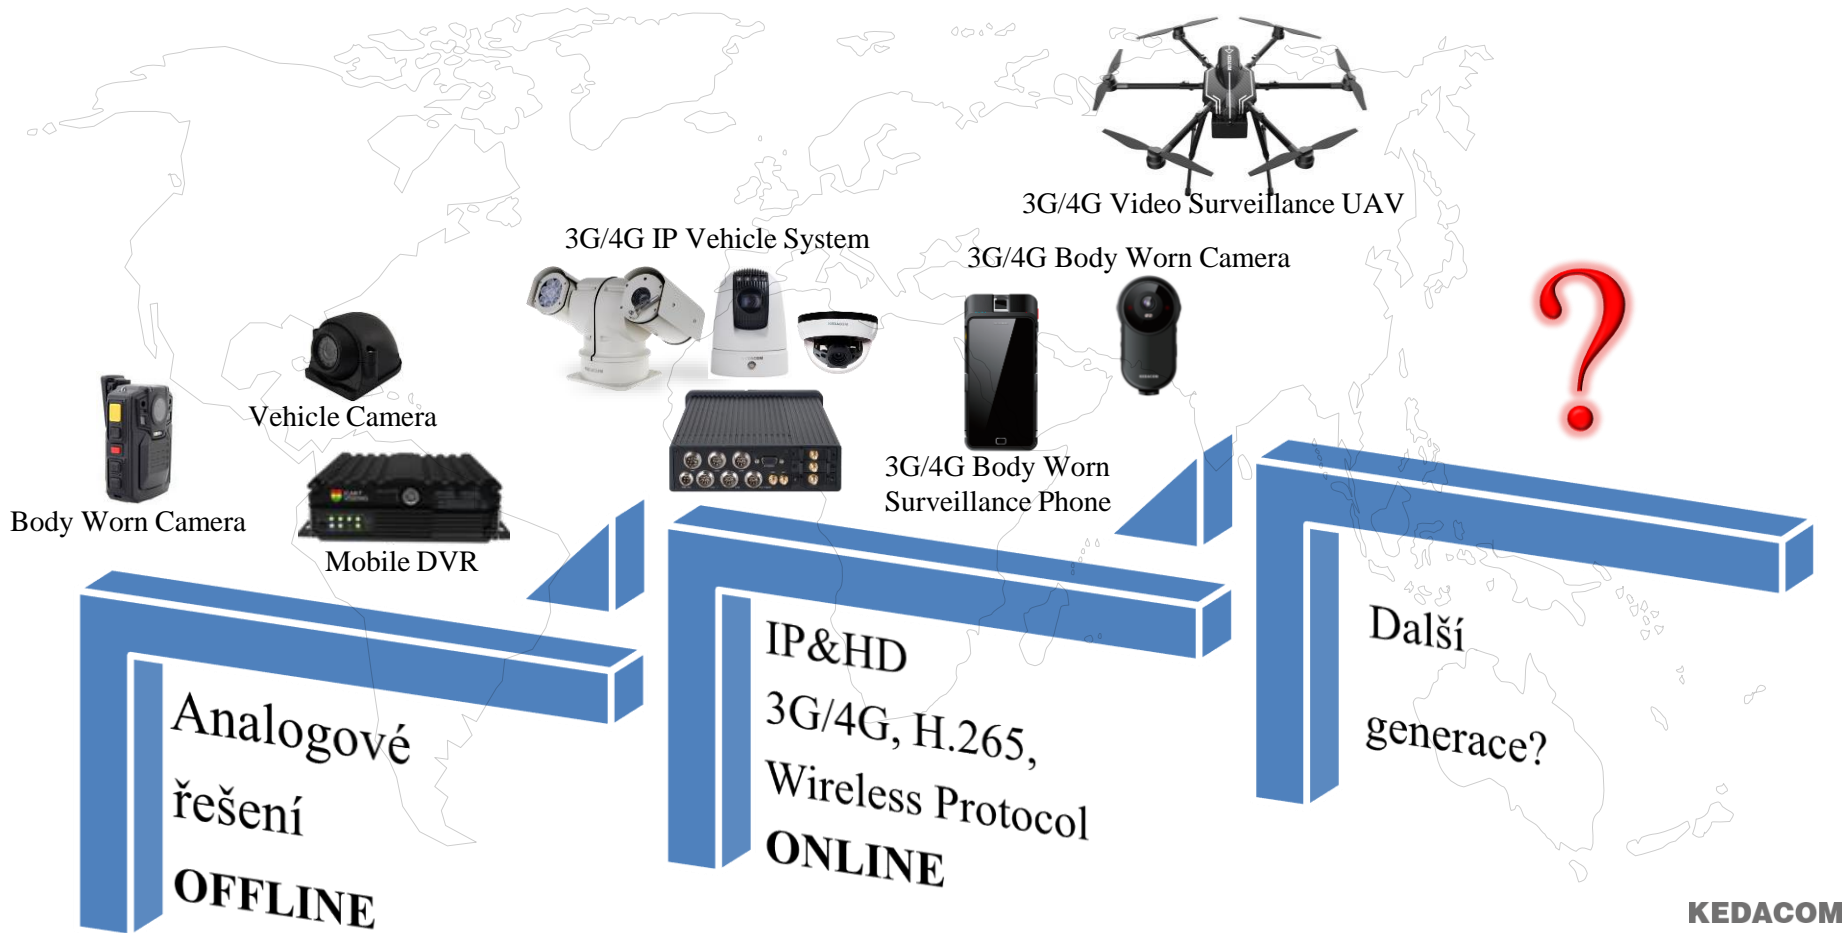

Vývoj mobilního řešení