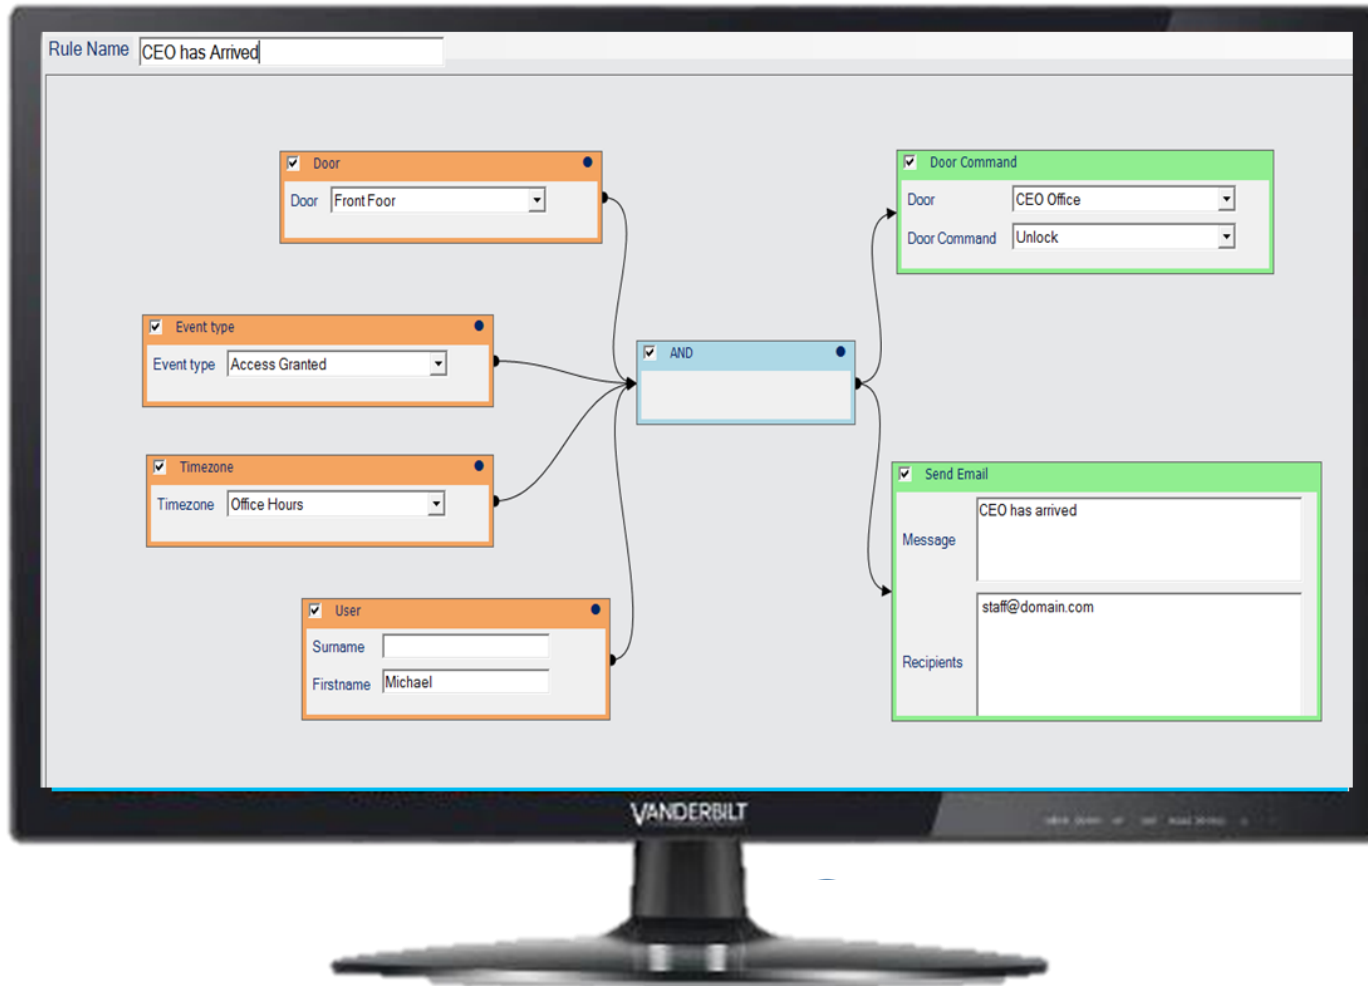

ACTenterprise Rules engine