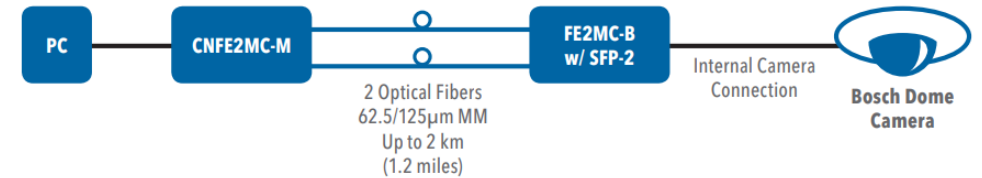

CCTV over fiber v kamerových sítích

▪ CNFE1 Series

- 10/100Mbps
- MM/SM
- ST/SC
- DUPLEX/WDM
- Universal

▪ FE2MC-B Series

- SFP
- 10/100 Mbps
- Designed to fit in the Bosch Gen 4 Dome Camera

▪ CNFEVCNMC Series

- 10/100 Mbps
- ST
- MM/SM
- Designed to fit in the Vicon Surveyor Dome Camera