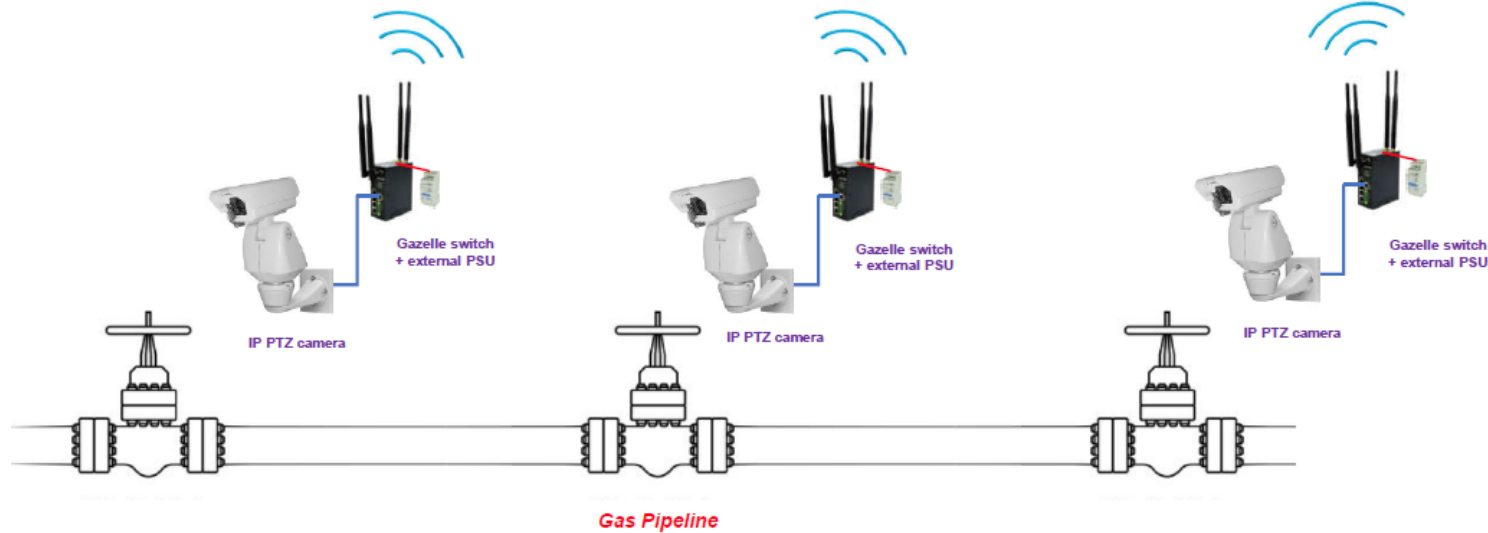

# WiFi – prostory bez infrastruktury

## 4G CCTV Gas Pipeline solution

Notes:

- 4G connection for video transmission
- Unicast only
- Optional – VNP support